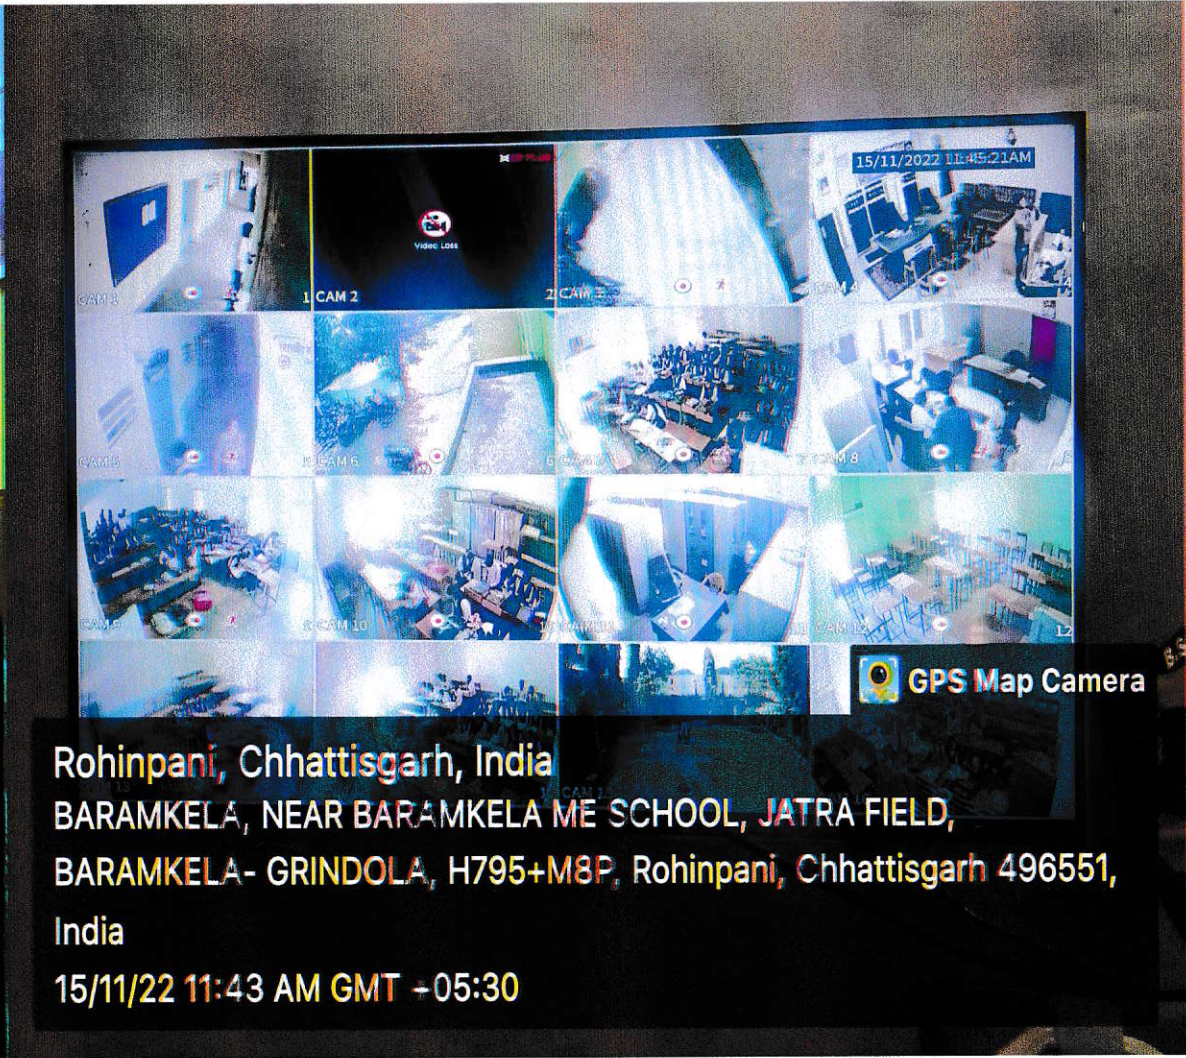

CCTV CAMERA